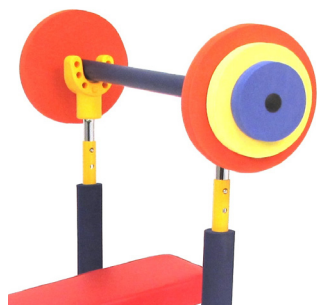

## Fun & Fitness Health Systems for Kids

Ship Weight: 24 lbs  
Shipping Dimensions: 31" x 6" x 16"  
Cube: 1.73 Master Pack: 1

Item# 9204 Weight Bench  
UPC: 0-27061-21045-2

Healthy lifestyle choices will benefit children for a lifetime!

Assembled Dimensions:  
45 1/4" L x 27 1/2" W x 36 5/8" H

- Some assembly required. **Tools are included (wrench and Phillips screw driver).**
- The weight of the bench press bar is approximately 4.25 lbs. The bar weighs approximately 2 lbs. The "weights" are made of foam and the Large weights approximately 10 oz., the Medium weights approximately 5 oz., and the small weights approximately 2 oz. The total approximate weight is 4.25 lbs. including the bar.
- This weight bench provides different exercises: the bench press, leg lift, and barbell exercises.
- The bench is adjustable.