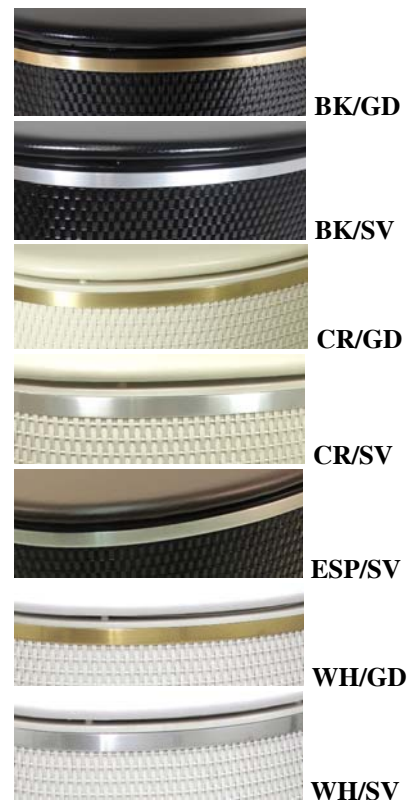

Item Number: 2270 Item Name: Capri Classic Bowed Front Hamper

Product Dimensions:

24.25"H x 21"W x 11"D

Single Ship Dimensions:

22"L x 12.5"W x 25"H

Weight: 12 lbs

Cube: 3.98

UPC's

BK/GD: 027061214047 BK/SV: 027061214054

CR/GD: 027061214061 CR/SV: 027061214078

ESP/GD: 027061214085 ESP/SV: 027061214092

WH/GD: 027061214023 WH/SV: 027061214030

Available Options:

Espresso with Gold trim shown

The Capri Classic Reflections Collection combines style and resource. The traditional oval shaped wicker base is combined with a matching vinyl lid. You can choose either gold brushed metallic trim or silver brushed metallic trim around the top and the bottom of the hamper. The Capri Classic Reflections Collection uses only quality materials and is made with durable construction.