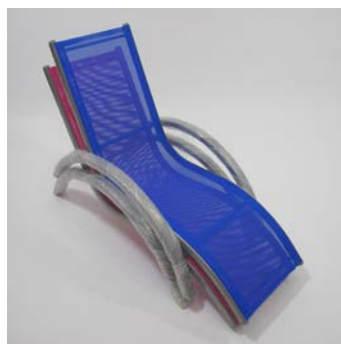

**Item Number:** 9010

**Item Name:** Children's Lounger

**Product Dimensions:**

32"L x 14"W x 19.5"H

**Weight:** 5.5 lbs.

**UPC:** 027061-21631-7 BL

027061-21630-0 PK

**Single Ship Dimensions:**

33"L x 15"W x 20"H

**Weight:** 7 lbs.

**Master Pack of 5:**

**Dimensions:**

37"L x 15.25"W x 30.25"H

**Cube:** 9.88

**Ship Weight:** 32 lbs.

The Beach Baby® Kids Lounger is great for any event. Take to the park, camping, for the backyard, or out to watch the parade. Each chair is made of heavy duty materials to provide long lasting service and appeal.